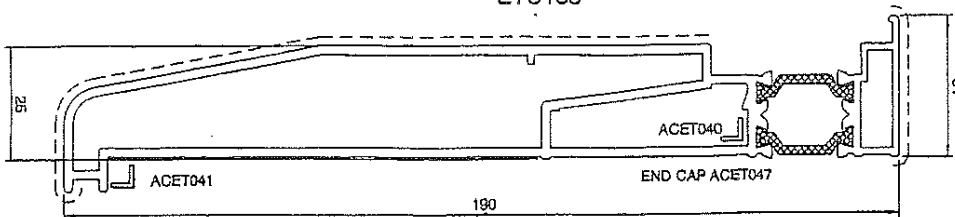

VISOFOLD 1000

DV14

Standard Threshold

DV171*

Low Threshold

*DV171 is non-rebated. Please use rebated threshold where enhanced weather performance is required.

ETC157

150 Cill

ETC158

190 Cill