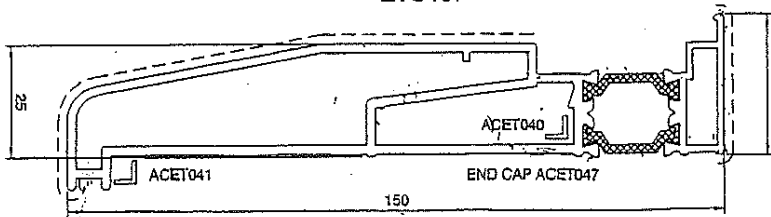

VISOFOLD 2000

DV14

Standard Threshold

DV171*

Low Threshold

*DV171 is non-rebated. Please use rebated threshold where enhanced weather performance is required.

ETC157

150 Cill

ETC158

190 Cill