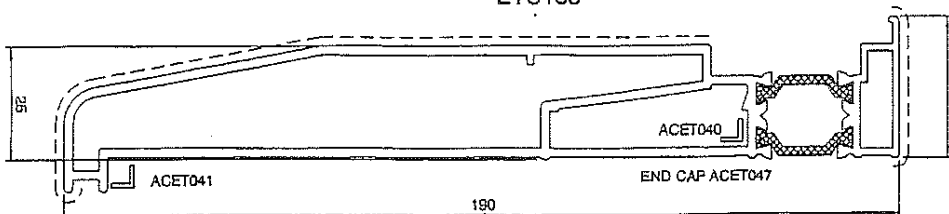

VISOFOLD 2000

DV14

Standard Threshold

DV171*

Low Threshold

*DV171 is non-rebated. Please use rebated threshold where enhanced weather performance is required.

ETC157

150 Cill

ETC158

190 Cill