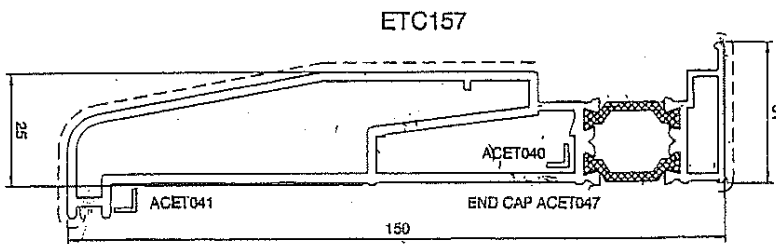

VISOFOLD 3000

Standard Threshold

DV171*

Low Threshold

*DV171 is non-rebated. Please use rebated threshold where enhanced weather performance is required.

150 Cill

190 Cill