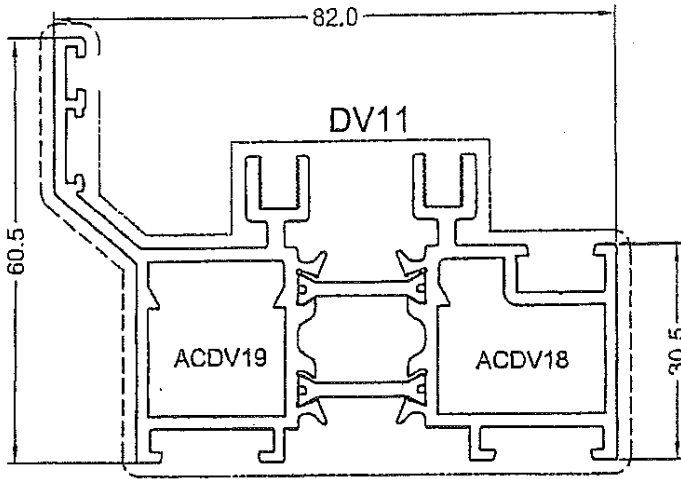

VISOFOLD 3000

Standard Threshold

DV171*

Low Threshold

*DV171 is non-rebated. Please use rebated threshold where enhanced weather performance is required.

150 Cill

190 Cill