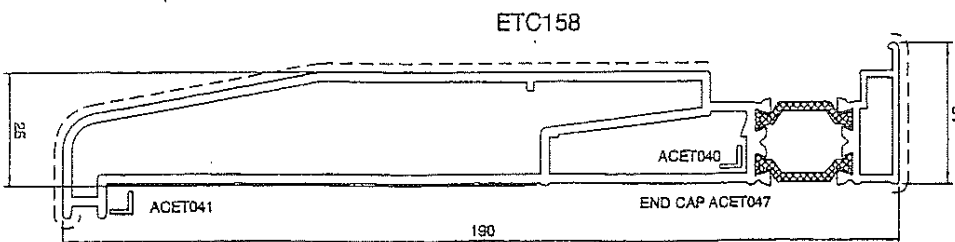

VISOFOLD 3000

Standard Threshold

DV171*

Low Threshold

*DV171 is non-rebated. Please use rebated threshold where enhanced weather performance is required.

150 Cill

190 Cill