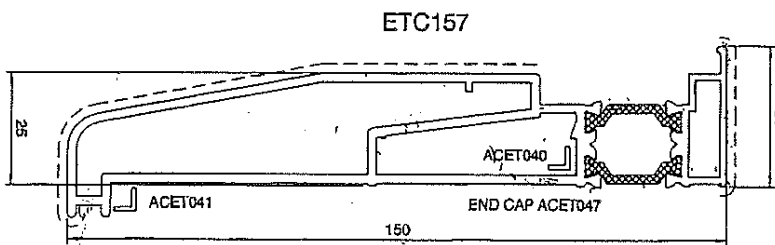

VISOFOLD 4000

Standard Threshold

Low Threshold

Internal Room Divider Threshold

150 Cill

190 Cill